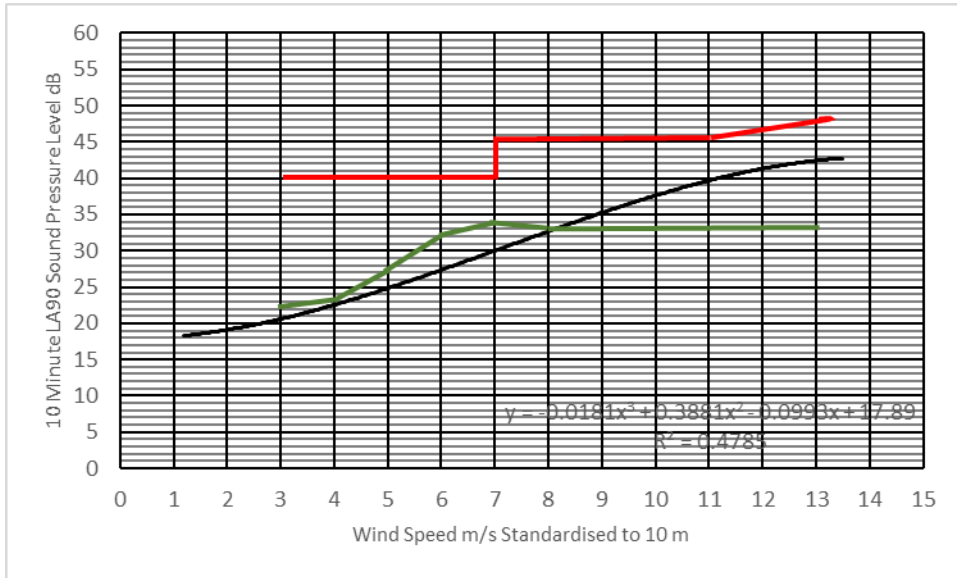

Appendix 10-5

Noise Limit Curves

NML 1 Amenity Daytime

Prevailing Background Noise	
Noise Limit Curve	
Predicted Noise Levels	

NML 2 Night-time

Prevailing Background Noise	
Noise Limit Curve	
Predicted Noise Levels	

NML 2 Amenity Daytime

Prevailing Background Noise	
Noise Limit Curve	
Predicted Noise Levels	

NML 2 Night-time

Prevailing Background Noise	
Noise Limit Curve	
Predicted Noise Levels	

NML 3 Amenity Daytime