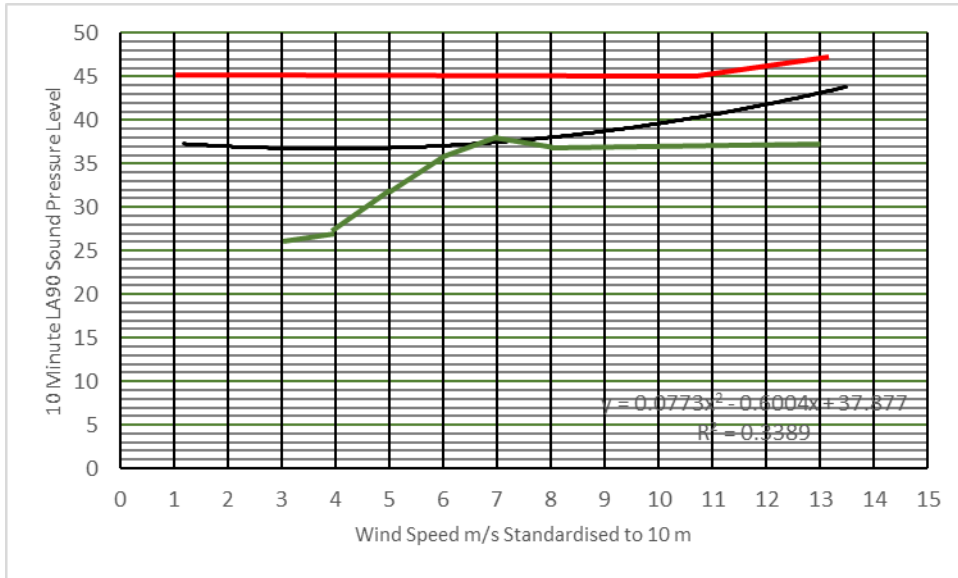

NML 2 Amenity Daytime

Prevailing Background Noise	
Noise Limit Curve	
Predicted Noise Levels	

NML 2 Night-time

Prevailing Background Noise	
Noise Limit Curve	
Predicted Noise Levels	

NML 3 Amenity Daytime

Prevailing Background Noise	
Noise Limit Curve	
Predicted Noise Levels	

NML 3 Night-time

Prevailing Background Noise	
Noise Limit Curve	
Predicted Noise Levels	

NML 4 Amenity Daytime

Prevailing Background Noise	
Noise Limit Curve	
Predicted Noise Levels	