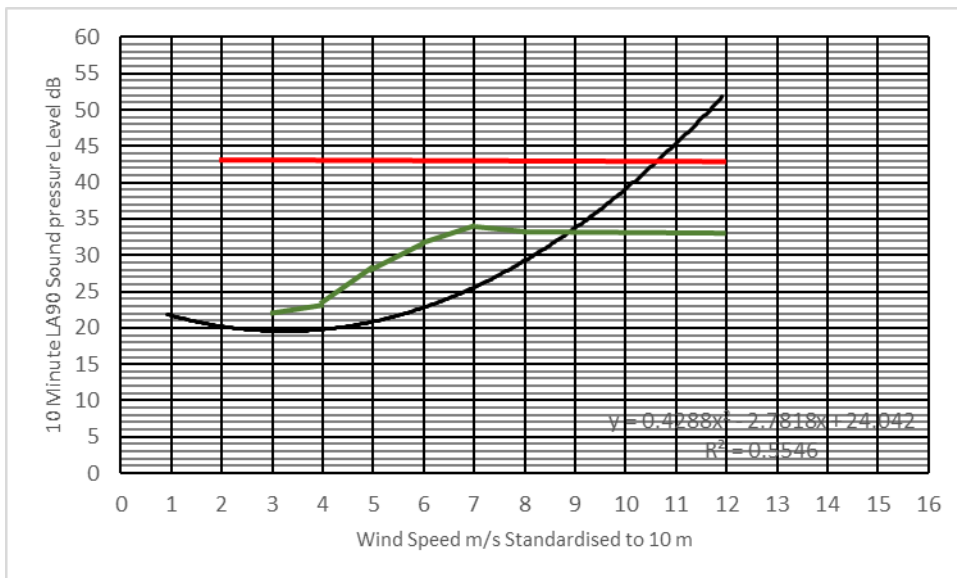

Appendix 10-5

Noise Limit Curves

NML 1 Amenity Daytime

Prevailing Background Noise	
Noise Limit Curve	
Predicted Noise Levels	

NML 2 Night-time

Prevailing Background Noise	
Noise Limit Curve	
Predicted Noise Levels	

NML 2 Amenity Daytime

Prevailing Background Noise	
Noise Limit Curve	
Predicted Noise Levels	

NML 2 Night-time

Prevailing Background Noise	
Noise Limit Curve	
Predicted Noise Levels	

NML 3 Amenity Daytime