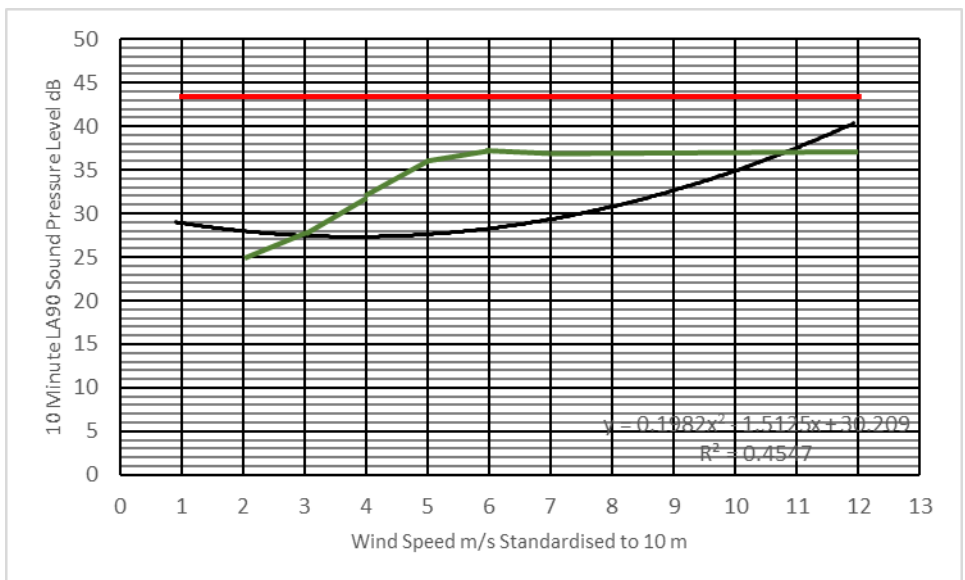

NML 2 Amenity Daytime

Prevailing Background Noise	
Noise Limit Curve	
Predicted Noise Levels	

NML 2 Night-time

Prevailing Background Noise	
Noise Limit Curve	
Predicted Noise Levels	

NML 3 Amenity Daytime

Prevailing Background Noise	
Noise Limit Curve	
Predicted Noise Levels	

NML 3 Night-time

Prevailing Background Noise	
Noise Limit Curve	
Predicted Noise Levels	

NML 4 Amenity Daytime

Prevailing Background Noise	
Noise Limit Curve	
Predicted Noise Levels	