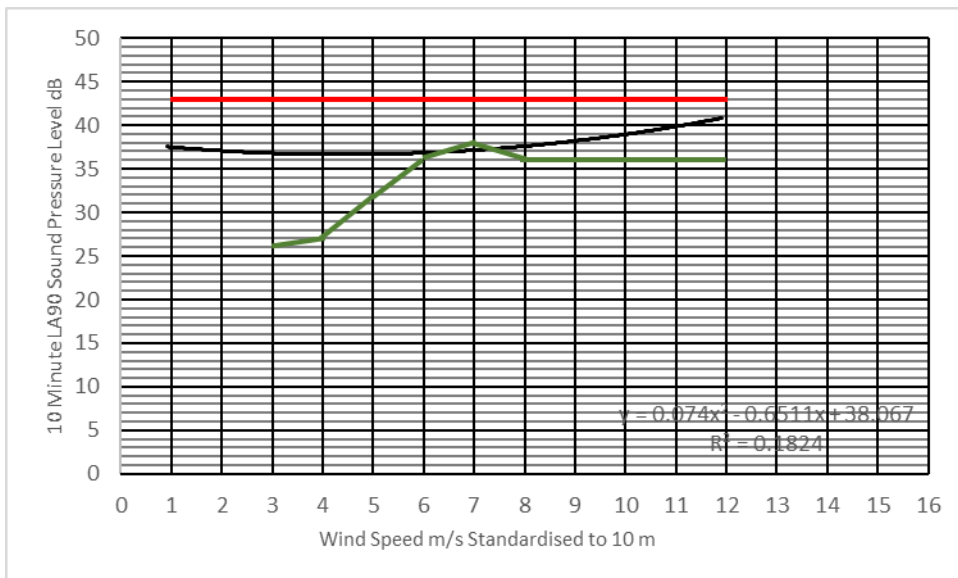

Prevailing Background Noise	
Noise Limit Curve	
Predicted Noise Levels	

NML 3 Night-time

Prevailing Background Noise	
Noise Limit Curve	
Predicted Noise Levels	

NML 4 Amenity Daytime

Prevailing Background Noise	
Noise Limit Curve	
Predicted Noise Levels	

NML 4 Night-time

Prevailing Background Noise	
Noise Limit Curve	
Predicted Noise Levels	

NML 5 Amenity Daytime

Prevailing Background Noise	
Noise Limit Curve	
Predicted Noise Levels	

NML 5 Night-time

Prevailing Background Noise	
Noise Limit Curve	
Predicted Noise Levels	