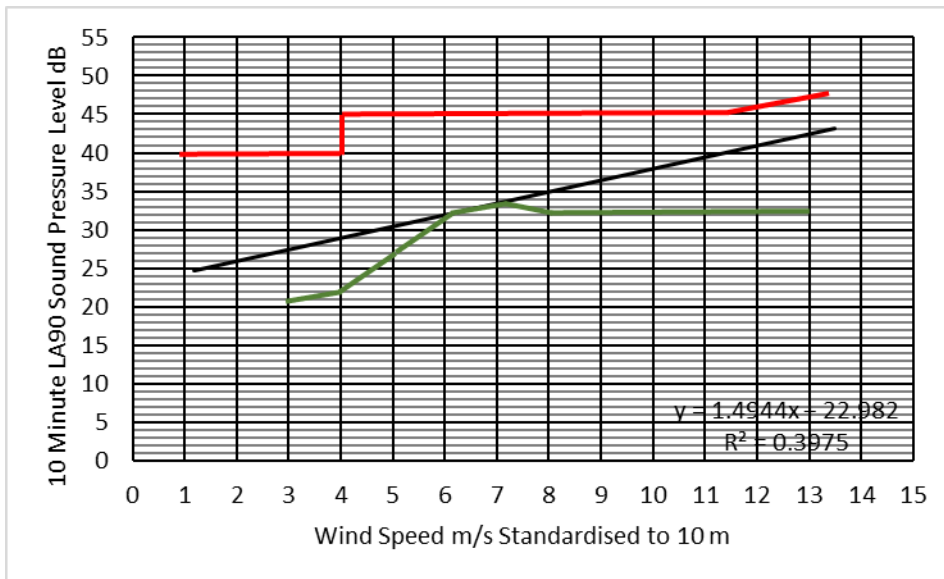

Appendix 10-5

Noise Limit Curves

NML 1 Amenity Daytime

Prevailing Background Noise	
Noise Limit Curve	
Predicted Noise Levels	

NML 2 Night-time

Prevailing Background Noise	
Noise Limit Curve	
Predicted Noise Levels	