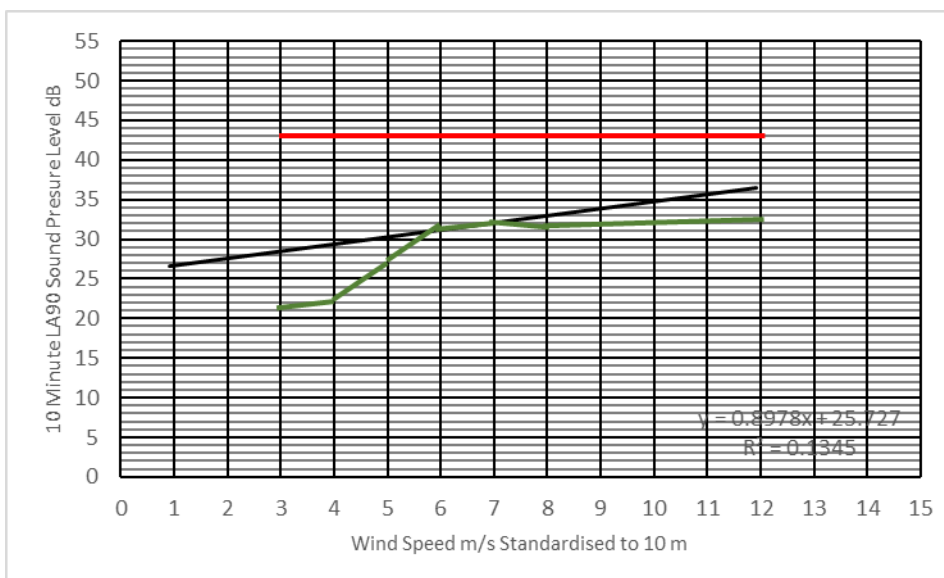

Appendix 10-5

Noise Limit Curves

NML 1 Amenity Daytime

Prevailing Background Noise	
Noise Limit Curve	
Predicted Noise Levels	

NML 2 Night-time

Prevailing Background Noise	
Noise Limit Curve	
Predicted Noise Levels	

NML 2 Amenity Daytime

Prevailing Background Noise	
Noise Limit Curve	
Predicted Noise Levels	

NML 2 Night-time

Prevailing Background Noise	
Noise Limit Curve	
Predicted Noise Levels	

NML 3 Amenity Daytime