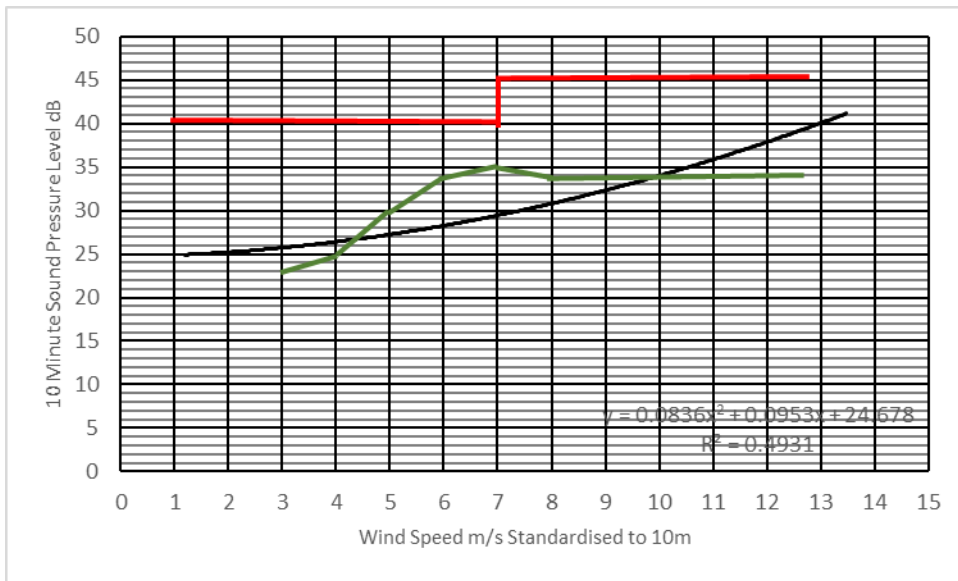

NML 4 Night-time

Prevailing Background Noise	
Noise Limit Curve	
Predicted Noise Levels	

NML 5 Amenity Daytime

Prevailing Background Noise	
Noise Limit Curve	
Predicted Noise Levels	

NML 5 Night-time

Prevailing Background Noise	
Noise Limit Curve	
Predicted Noise Levels	

NML 6 Amenity Daytime

Prevailing Background Noise	
Noise Limit Curve	
Predicted Noise Levels	

NML 6 Night-time

Prevailing Background Noise	
Noise Limit Curve	
Predicted Noise Levels	