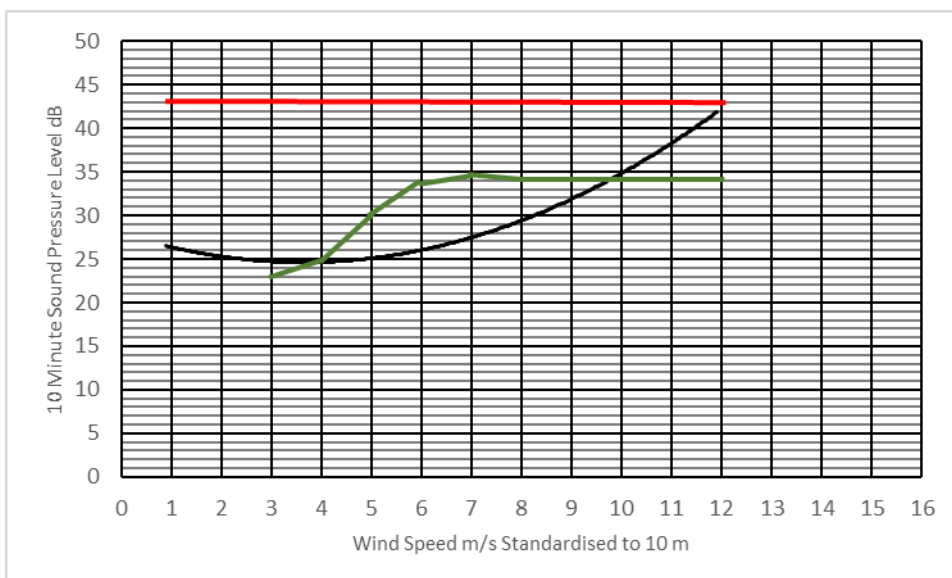

NML 4 Night-time

Prevailing Background Noise	
Noise Limit Curve	
Predicted Noise Levels	

NML 5 Amenity Daytime

Prevailing Background Noise	
Noise Limit Curve	
Predicted Noise Levels	

NML 5 Night-time

Prevailing Background Noise	
Noise Limit Curve	
Predicted Noise Levels	

NML 6 Amenity Daytime

Prevailing Background Noise	
Noise Limit Curve	
Predicted Noise Levels	

NML 6 Night-time

Prevailing Background Noise	
Noise Limit Curve	
Predicted Noise Levels	