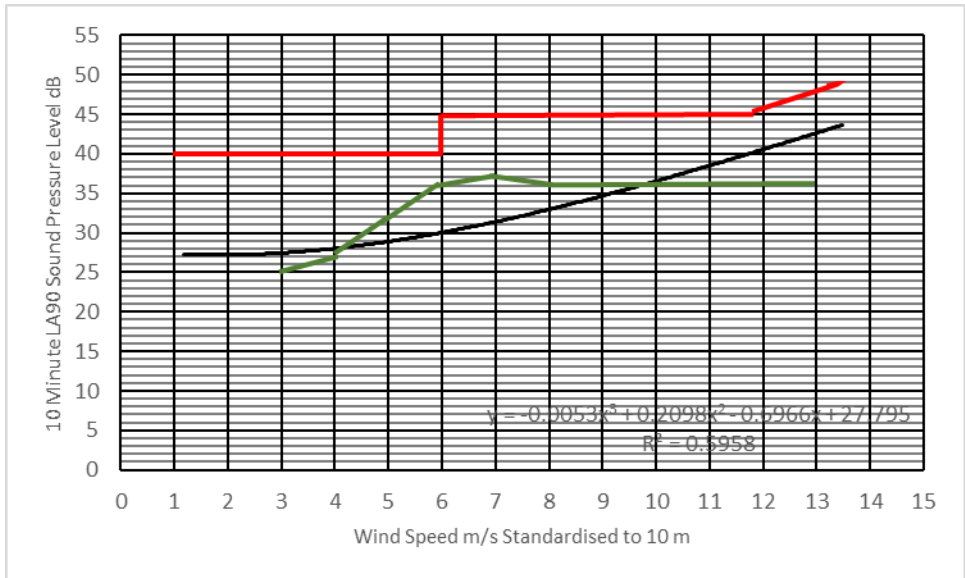

NML 2 Amenity Daytime

Prevailing Background Noise	
Noise Limit Curve	
Predicted Noise Levels	

NML 2 Night-time

Prevailing Background Noise	
Noise Limit Curve	
Predicted Noise Levels	

NML 3 Amenity Daytime

Prevailing Background Noise	
Noise Limit Curve	
Predicted Noise Levels	

NML 3 Night-time

Prevailing Background Noise	
Noise Limit Curve	
Predicted Noise Levels	

NML 4 Amenity Daytime

Prevailing Background Noise	
Noise Limit Curve	
Predicted Noise Levels	